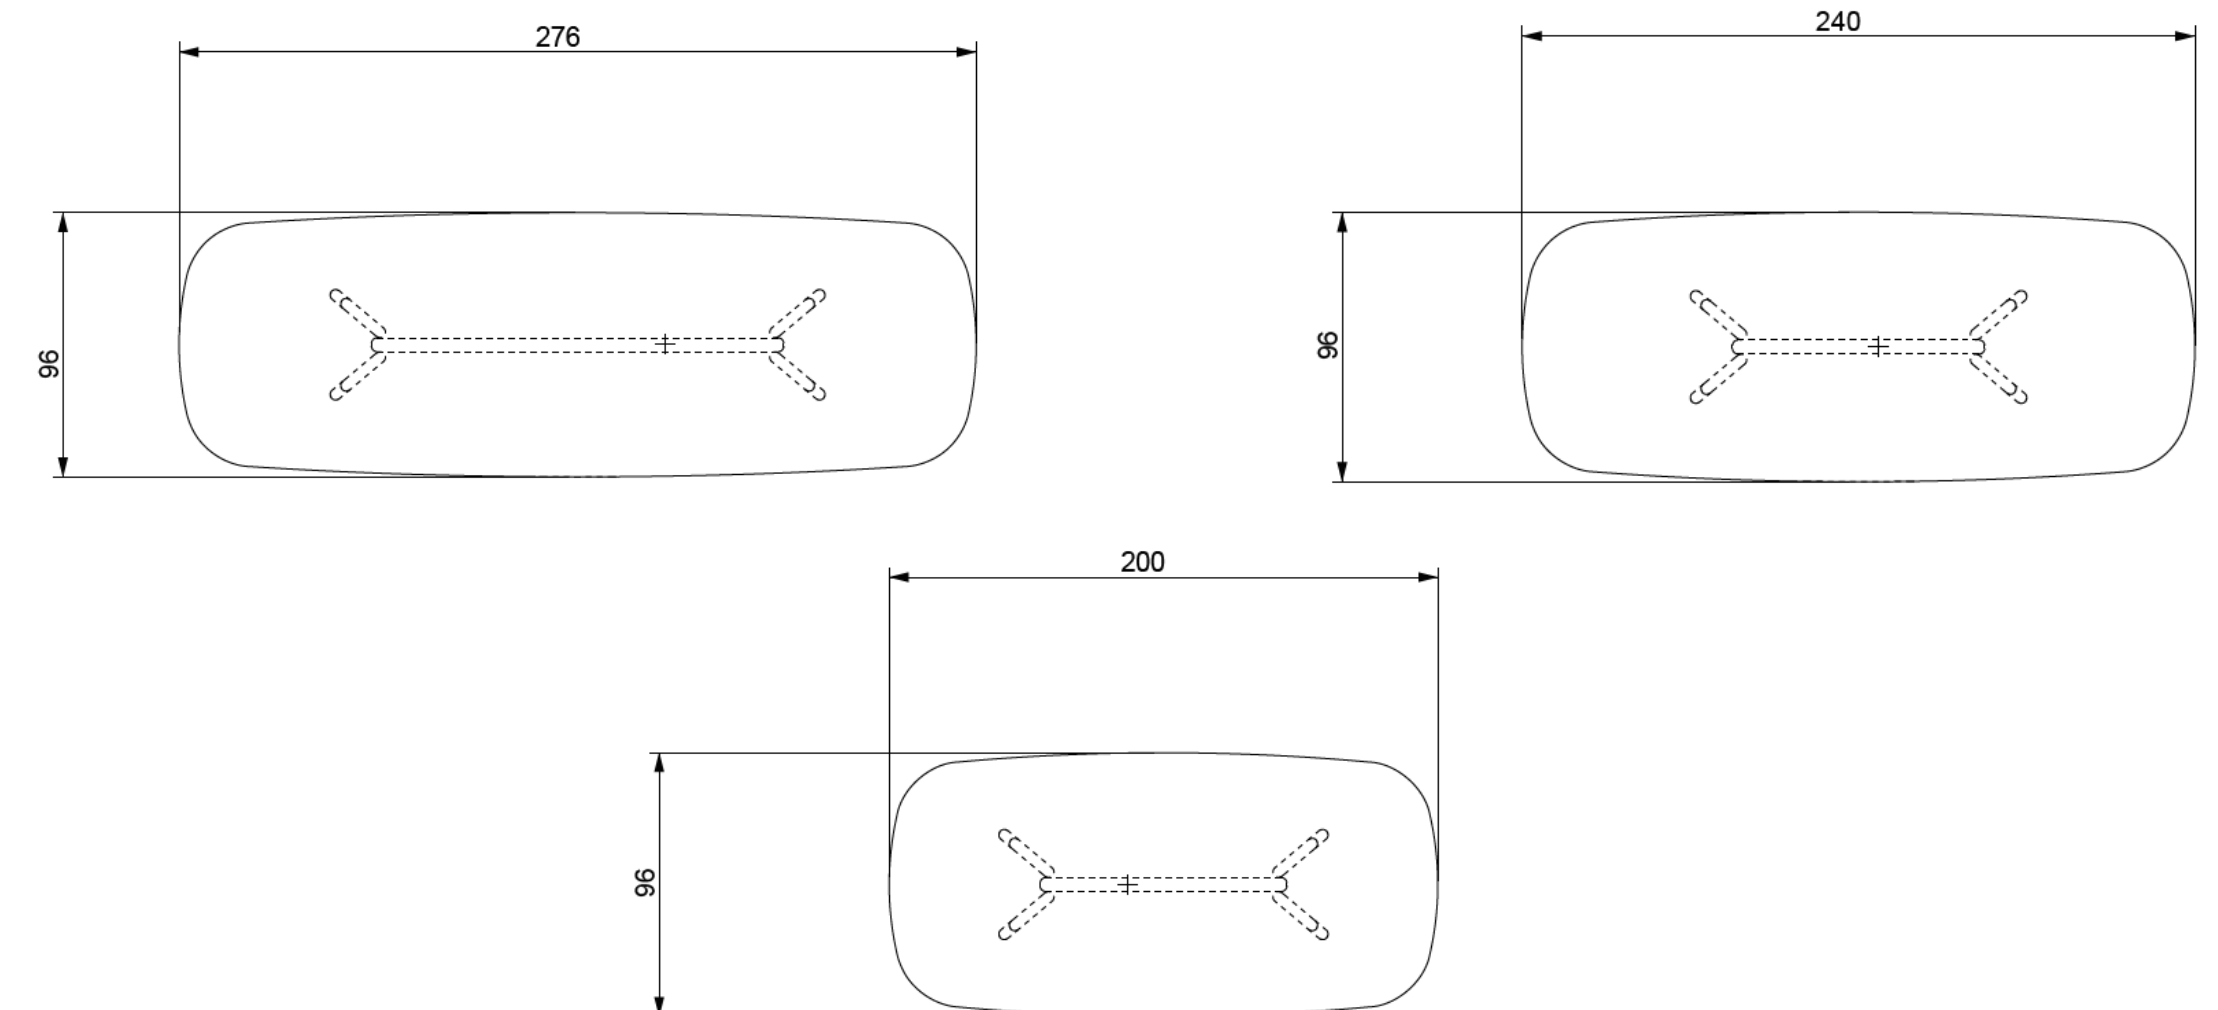

1	Armadio e ponte Alfa con ante Vibra, boiserie Habit <i>Alfa wardrobe and bridging unit with Vibra doors, Habit wall panelling</i>	noce biondo, oxford, light stone bark
2	Boiserie Habit con pannelli Vibra, mensole Habit <i>Habit wall panelling with Vibra panels, Habit shelves</i>	noce biondo, brunito/bronze, light stone bark
3	Sedie Agel <i>Agel chairs</i>	cuoio/leather talpa, noce biondo
4	Tavolo Hashi <i>Hashi table</i> Design by Matteo Zorzenoni	noce biondo, marmo/marble travertino
5	Porta a bilico Limen con pannello Vibra <i>Limen pivot door with Vibra panel</i>	noce biondo