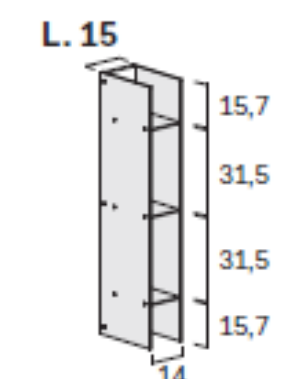

CONTENITORE RAIL 96

SCHIENA SP.18:
Super-matt
Ecolegno
Impiallacciato
Essenza
Laccato opaco
Laccato ossidato

H. cm

128	64 + 64
160	96 + 64 / 80 + 80
192	96 + 96
224	96 + 64 + 64 / 80 + 64 + 80
256	96 + 64 + 96 / 80 + 96 + 80