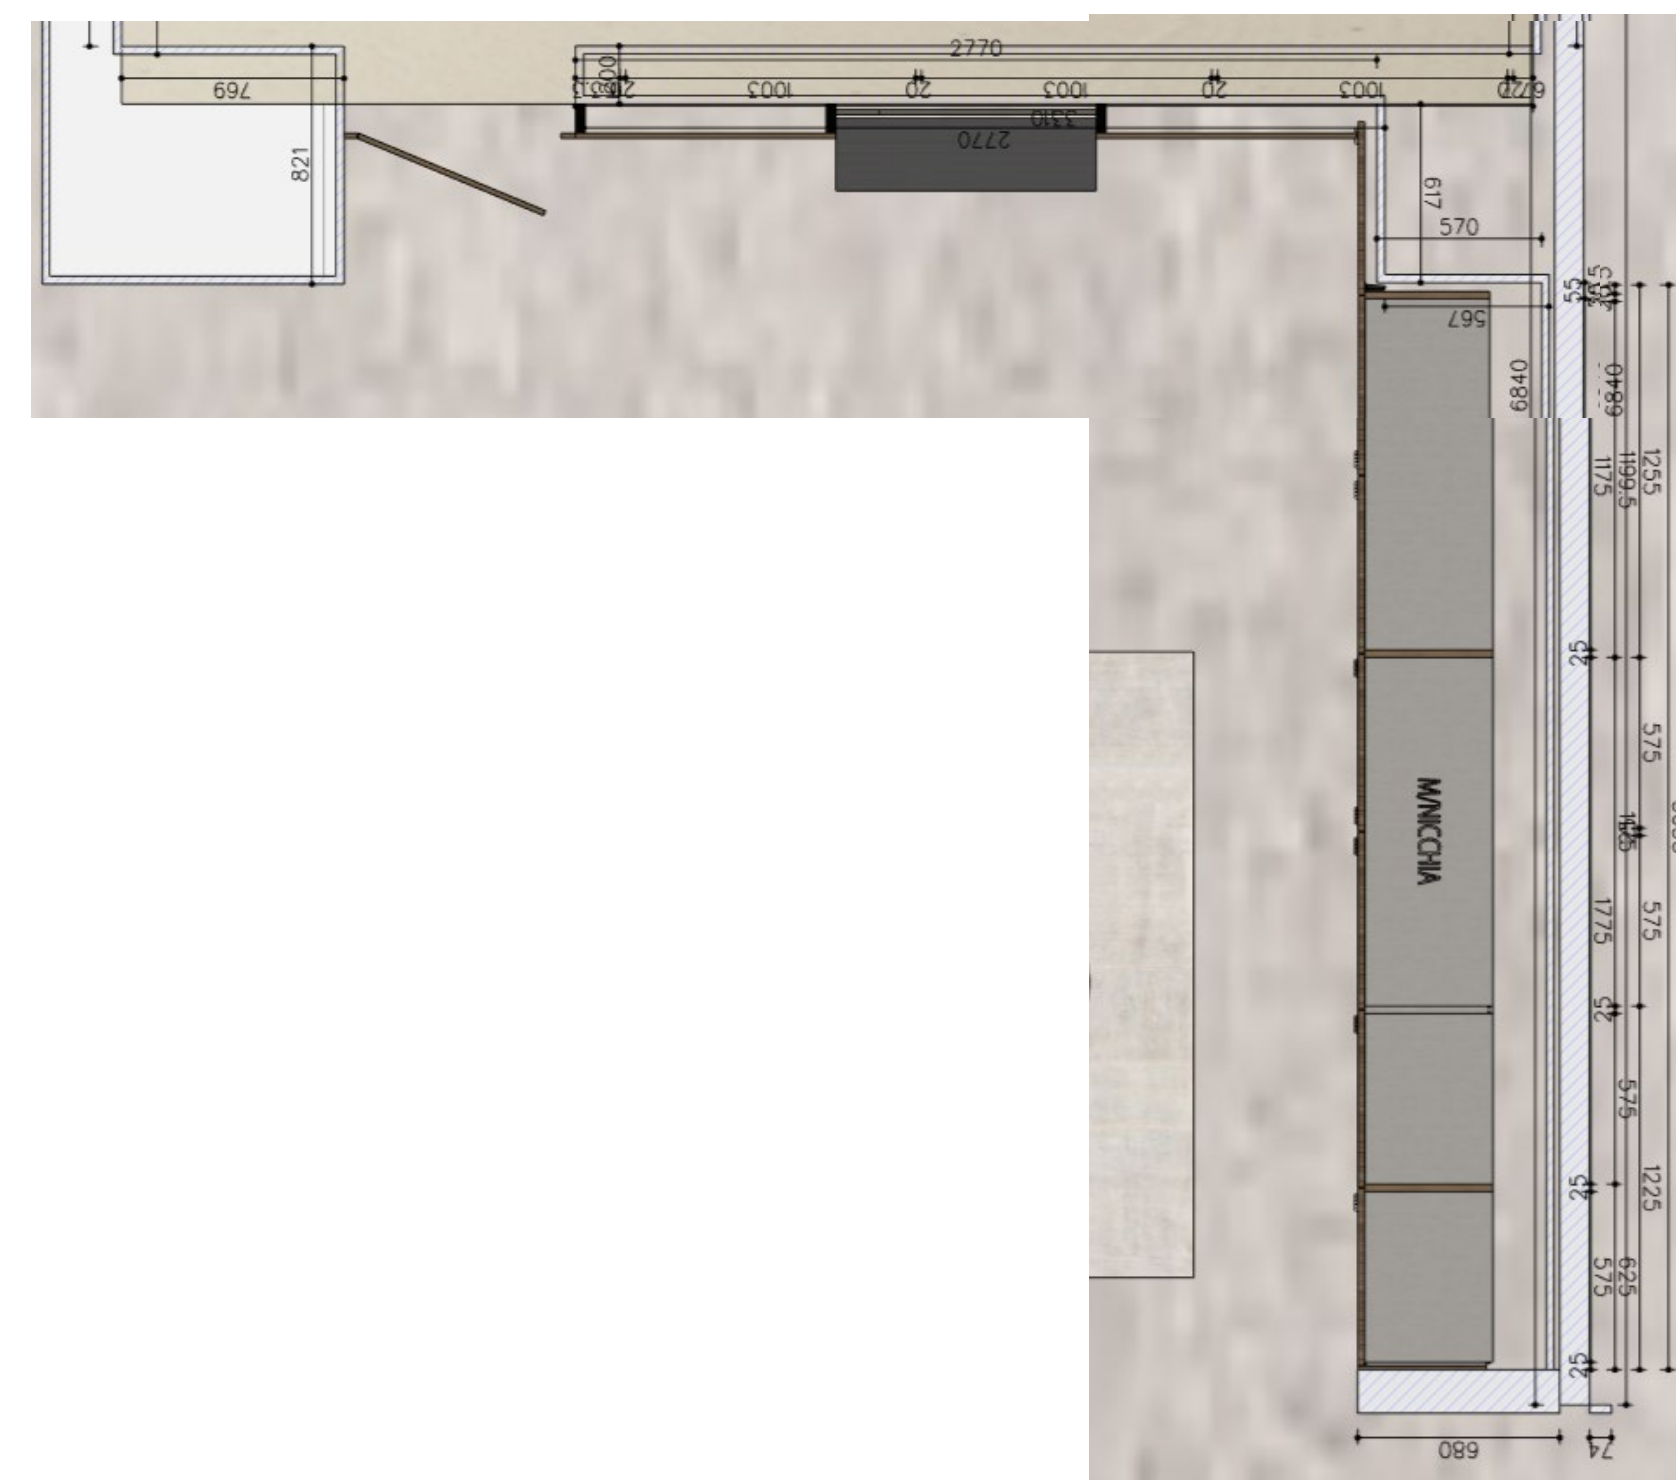

LIMEN

Passaggio porta