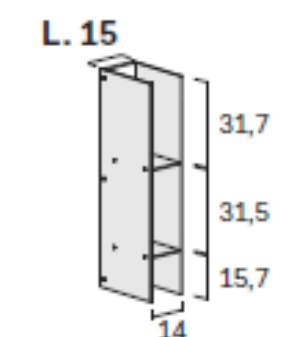

CONTENITORE RAIL 80