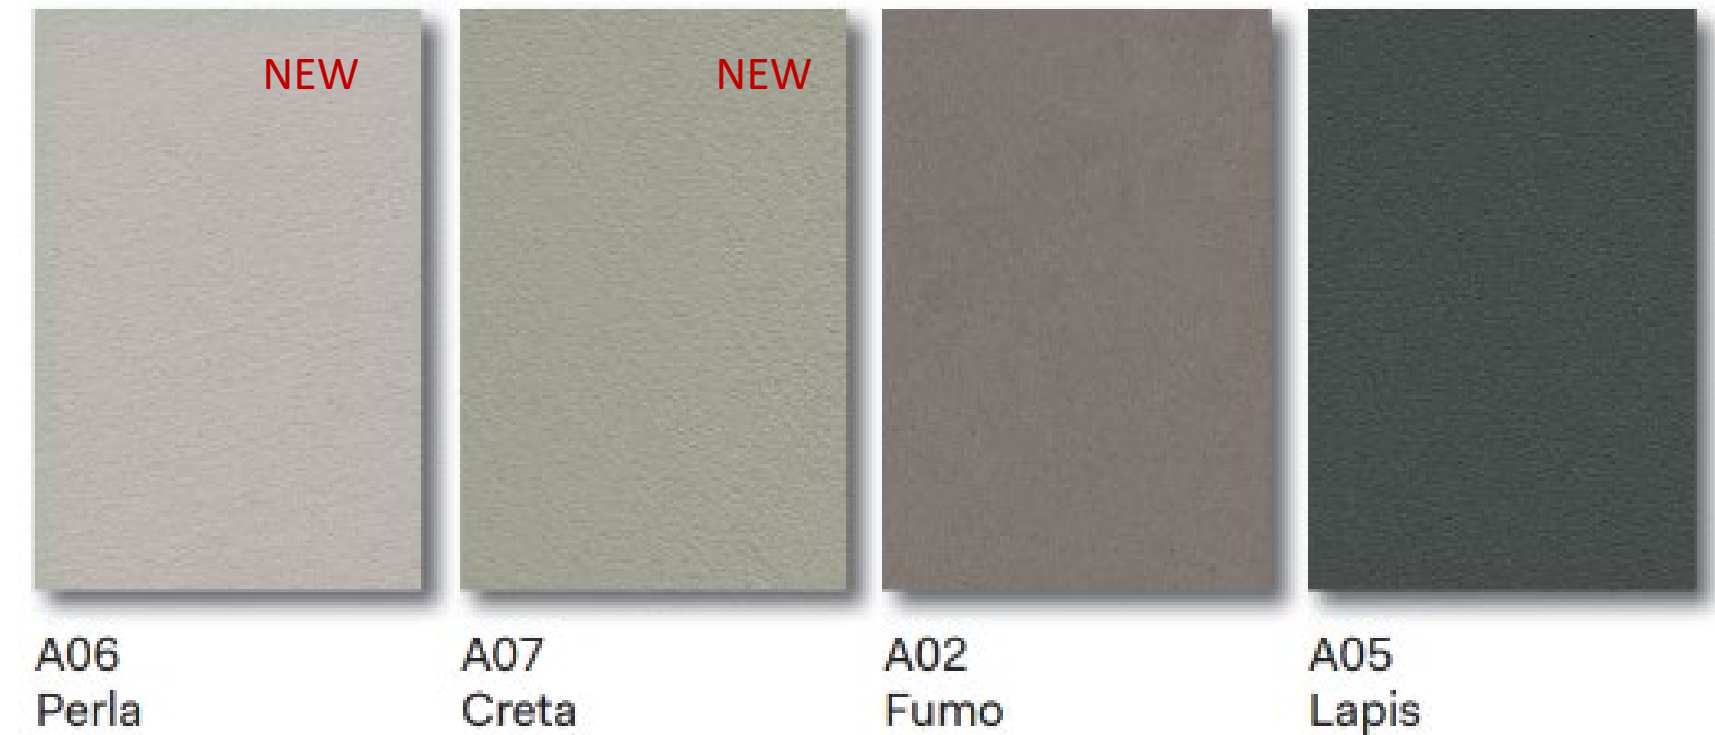

BOX18

Nuove modularità

ARGILLA

8 Boiserie **Habit**, boiserie **Habit** con pannello **Vibra**, contenitori in metallo **Rail**, basi **Box 18** con terminali curvi e contenitori **H258,1 cm** / *Habit wall panelling, Habit wall panelling with Vibra panel, Rail metal units, Box 18 units with curved ends and H258,1cm storage units*

light stone travertino, lino, ombra, rovere chiaro, argilla/clay creta

Living 01