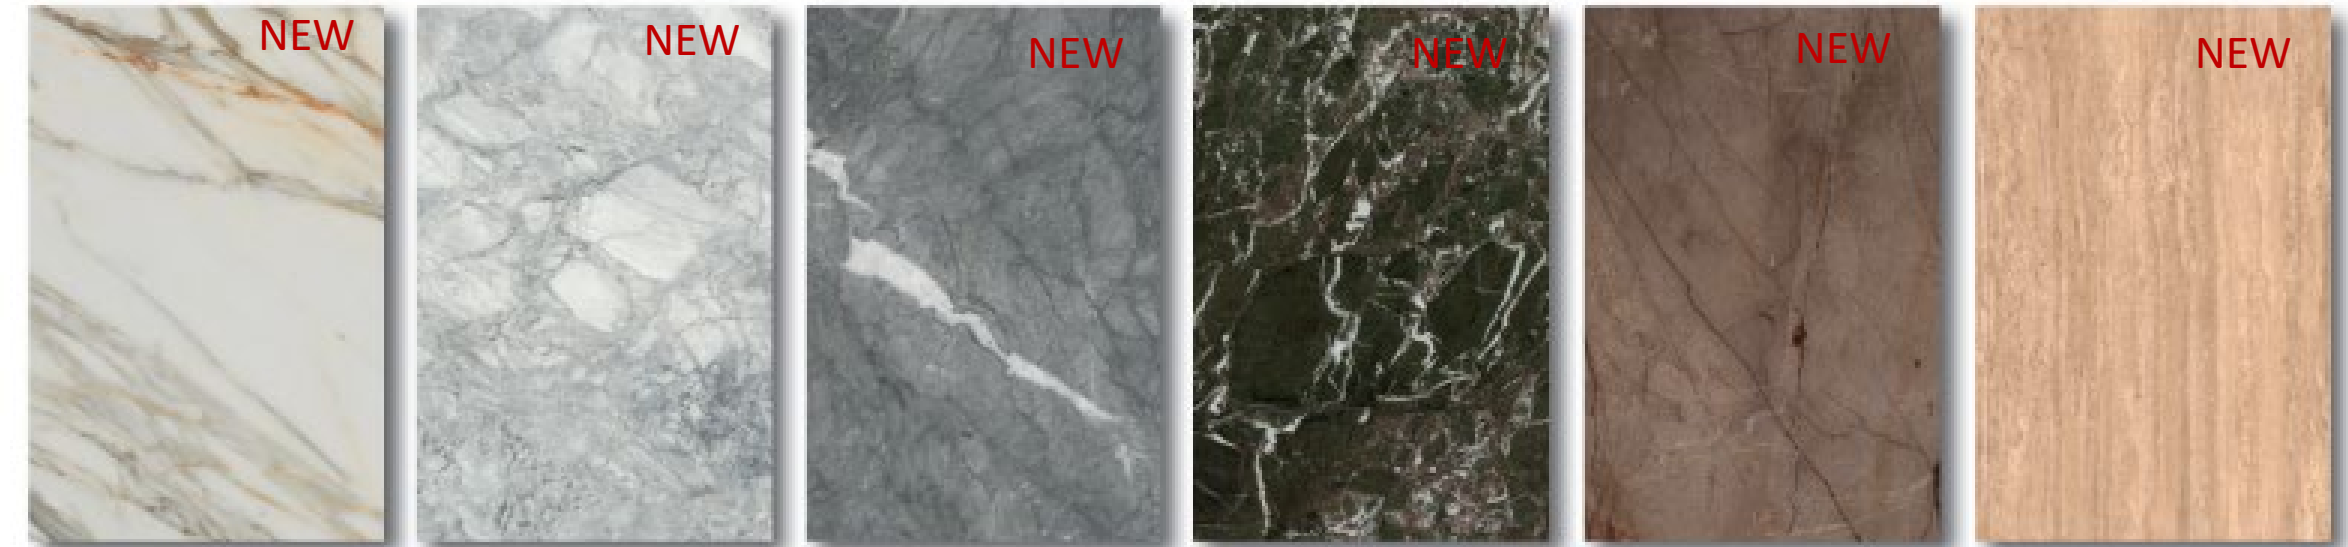

MOM Calacatta Borghini   MOC Super White   MOL Blue Savoie   MOA Verde Lepanto   MOE Silver Roots   MOG Travertino

Eternastone è un materiale composito che si ottiene miscelando sabbia silicea o quarzo puro con resina di poliesteri in un processo di “vibro compattazione sottovuoto”.
Queste lastre sono completamente atossiche, antigraffi o, impermeabili e resistono agli urti, alle macchie e agli acidi. La superficie garantisce bellezza dei dettagli, durabilità e facilità di manutenzione.