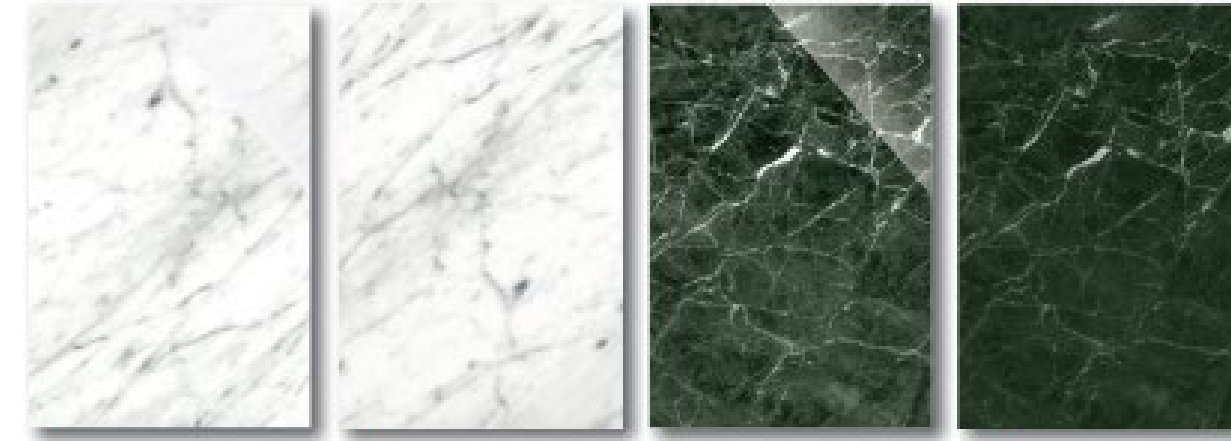

MARMO CAT. I

MM1 Bianco Carrara
lucido   MM2 Bianco Carrara
opaco   MM5 Verde Guatemala
lucido   MM6 Verde Guatemala
opaco