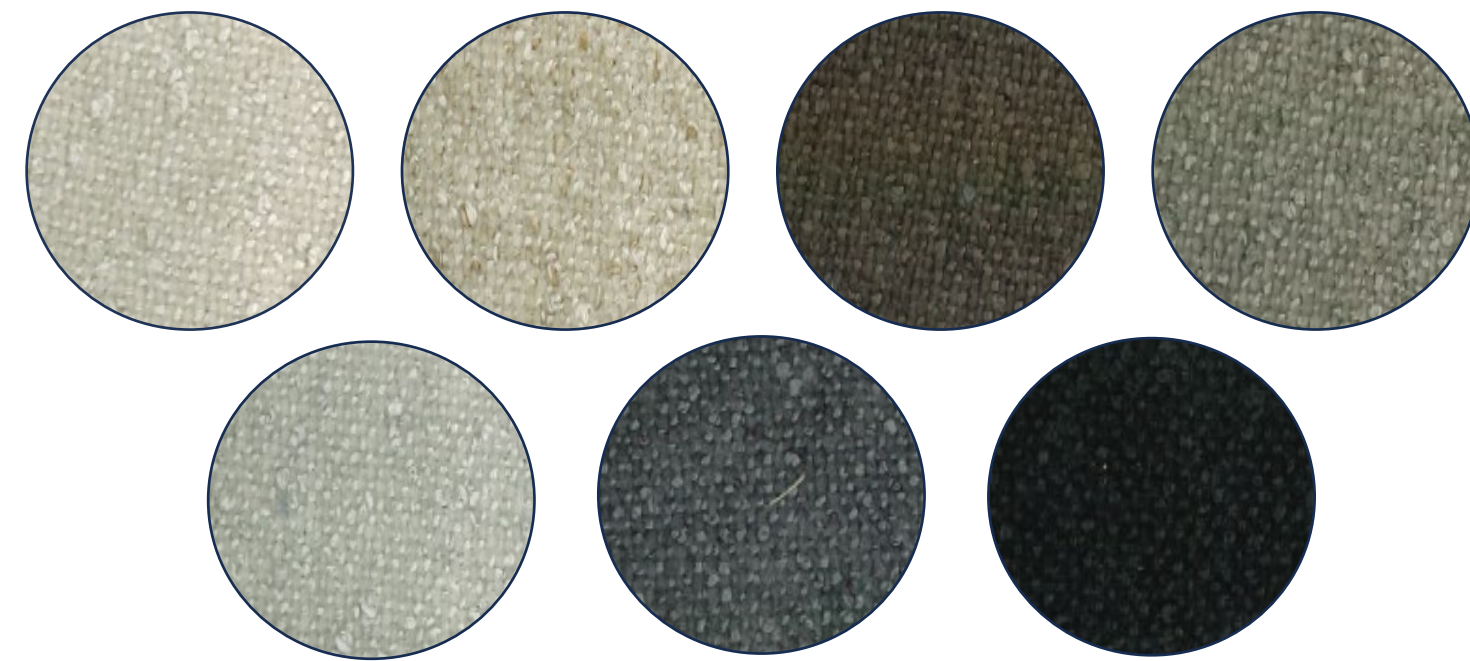

TEXTILE

Vera(cat.2)

Alma(cat.2)

Arlis(cat.2)

2 Divano Mac con piano per bracciolo
Mac sofa with armrest shelf