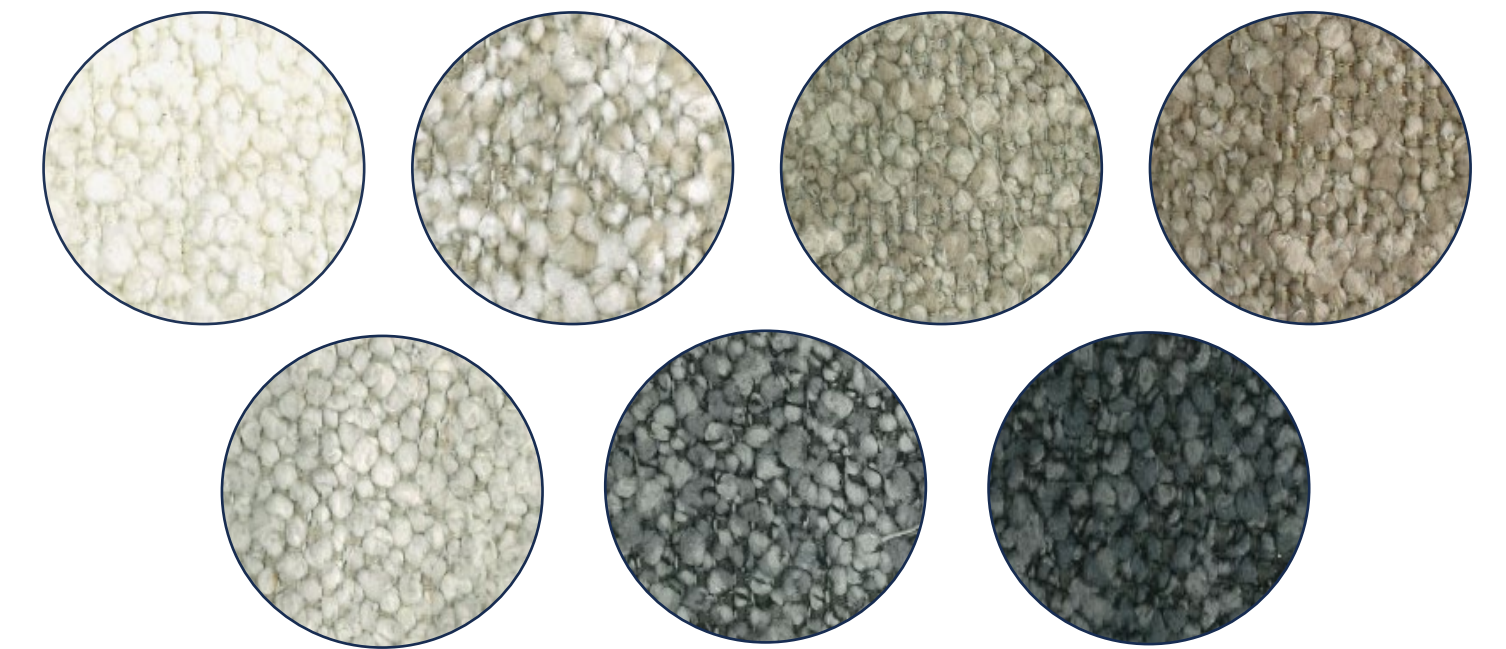

TEXTILE

Vera(cat.2)

Alma(cat.2)

Arlis(cat.2)

2 Divano Mac con piano per bracciolo
Mac sofa with armrest shelf