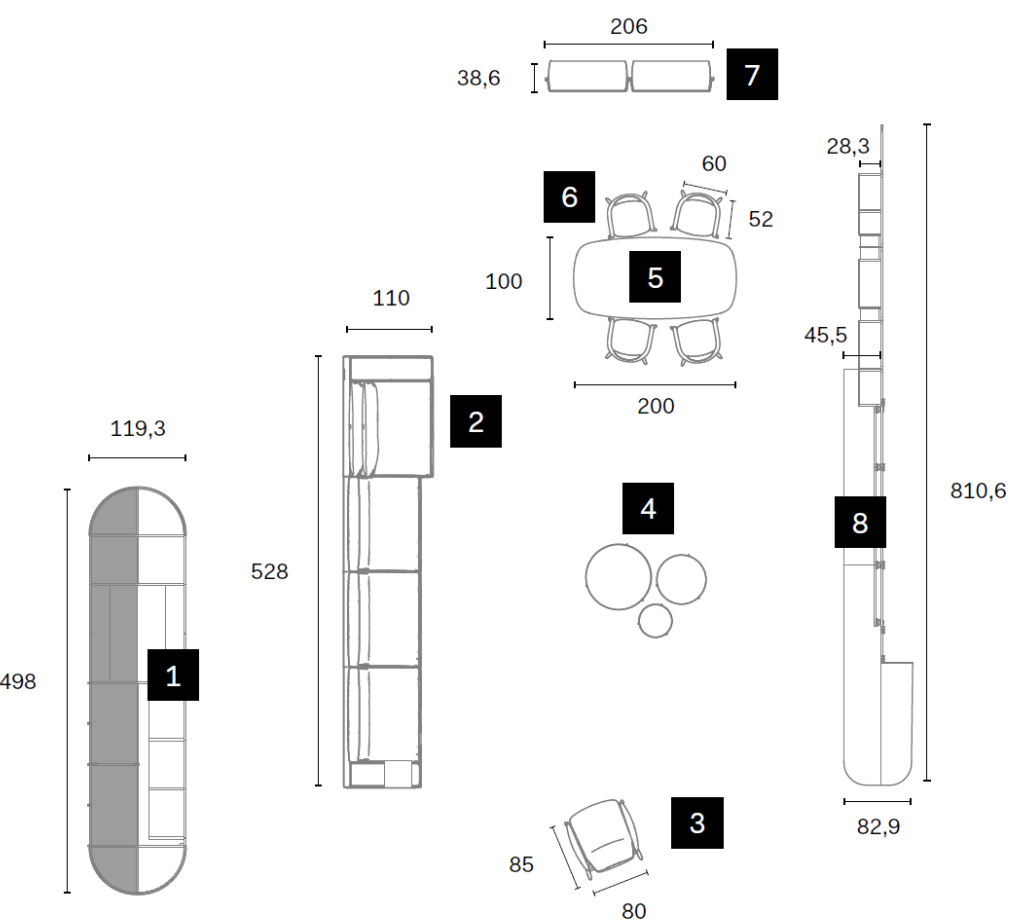

# BOX18

Nuove modularità

ARGILLA

8 Boiserie **Habit**, boiserie **Habit** con pannello **Vibra**, contenitori in metallo **Rail**, basi **Box 18** con terminali curvi e contenitori **H258,1 cm** / *Habit wall panelling, Habit wall panelling with Vibra panel, Rail metal units, Box 18 units with curved ends and H258,1cm storage units*