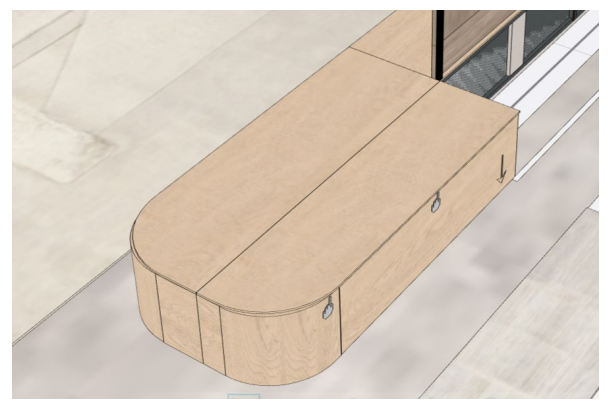

8 Boiserie **Habit**, boiserie **Habit** con pannello **Vibra**, contenitori in metallo **Rail**, basi **Box 18** con terminali curvi e contenitori **H258,1 cm** / *Habit wall panelling, Habit wall panelling with Vibra panel, Rail metal units, Box 18 units with curved ends and H258,1cm storage units*

light stone travertino, lino, ombra, rovere chiaro, argilla/clay creta

Living 01