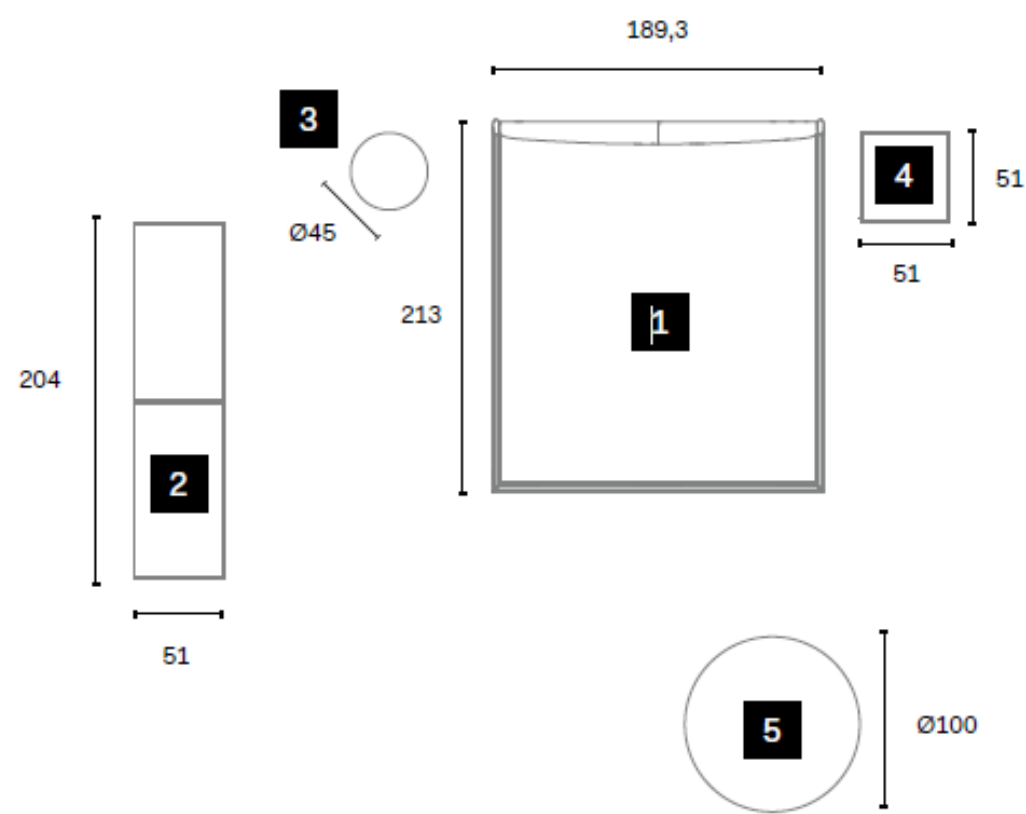

1	Letto Mizu <i>Mizu bed</i> Design by Shannon Sadler	Sophie 38 (cat.Lab), rovere carbone
2	Comò Giro-giro <i>Giro-giro chest of drawers</i> Design by e-ggs	ginepro, brunito/bronze light stone verde bosco
3	Tavolino Circle <i>Circle bedside table</i> Design by Studio Gherardi	brunito/bronze
4	Comodino Giro-giro <i>Giro-giro bedside table</i> Design by e-ggs	brunito/bronze, cuoio/leather nero
5	Pouf Log <i>Log ottoman</i>	Frida 11 (cat.1)