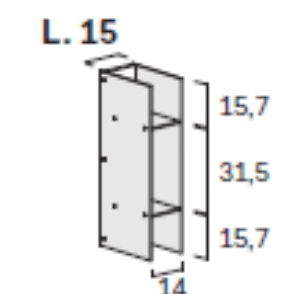

CONTENITORE RAIL 64