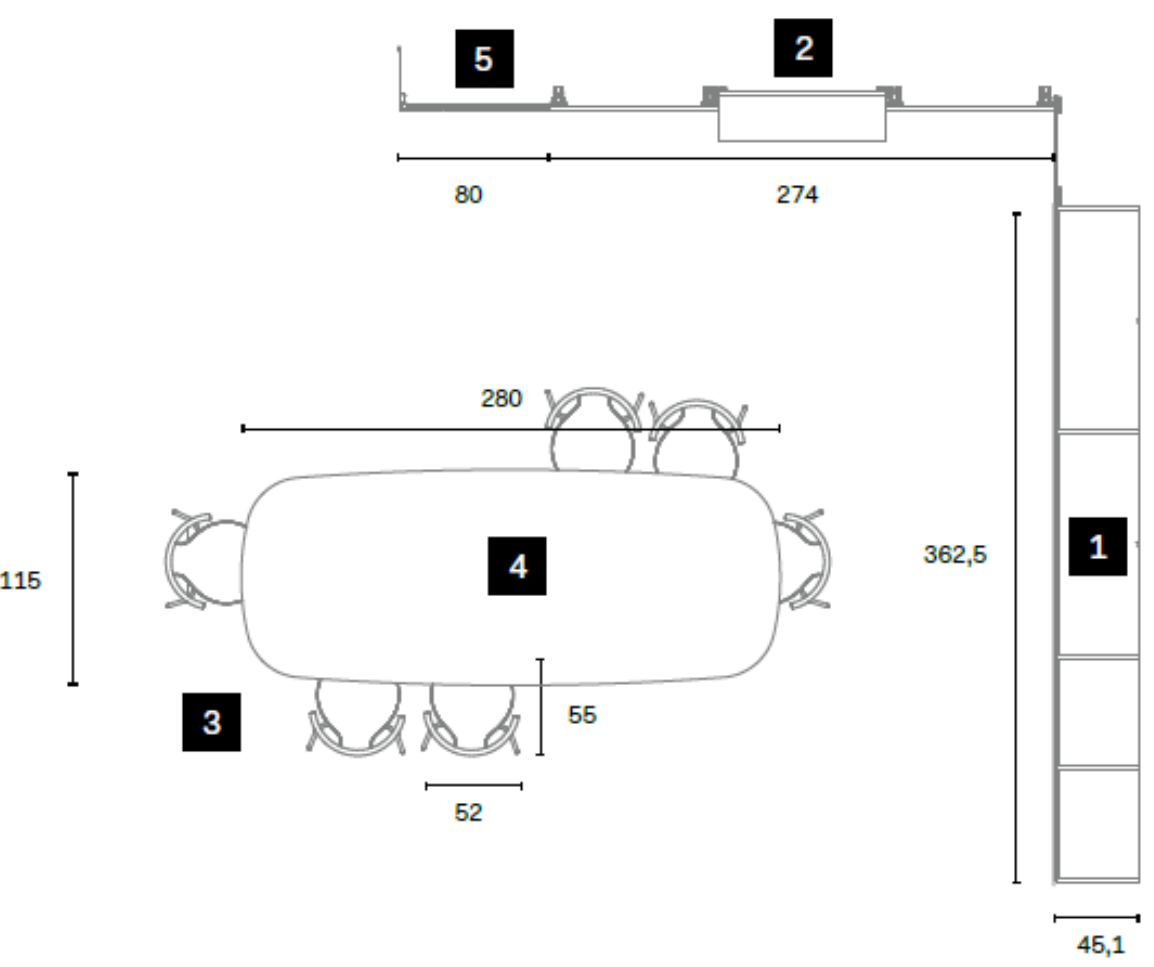

HASHI

1	Armadio e ponte Alfa con ante Vibra, boiserie Habit <i>Alfa wardrobe and bridging unit with Vibra doors, Habit wall panelling</i>	noce biondo, oxford, light stone bark
2	Boiserie Habit con pannelli Vibra, mensole Habit <i>Habit wall panelling with Vibra panels, Habit shelves</i>	noce biondo, brunito/bronze, light stone bark
3	Sedie Agel <i>Agel chairs</i>	cuoio/leather talpa, noce biondo
4	Tavolo Hashi <i>Hashi table</i> Design by Matteo Zorzenoni	noce biondo, marmo/marble travertino
5	Porta a bilico Limen con pannello Vibra <i>Limen pivot door with Vibra panel</i>	noce biondo