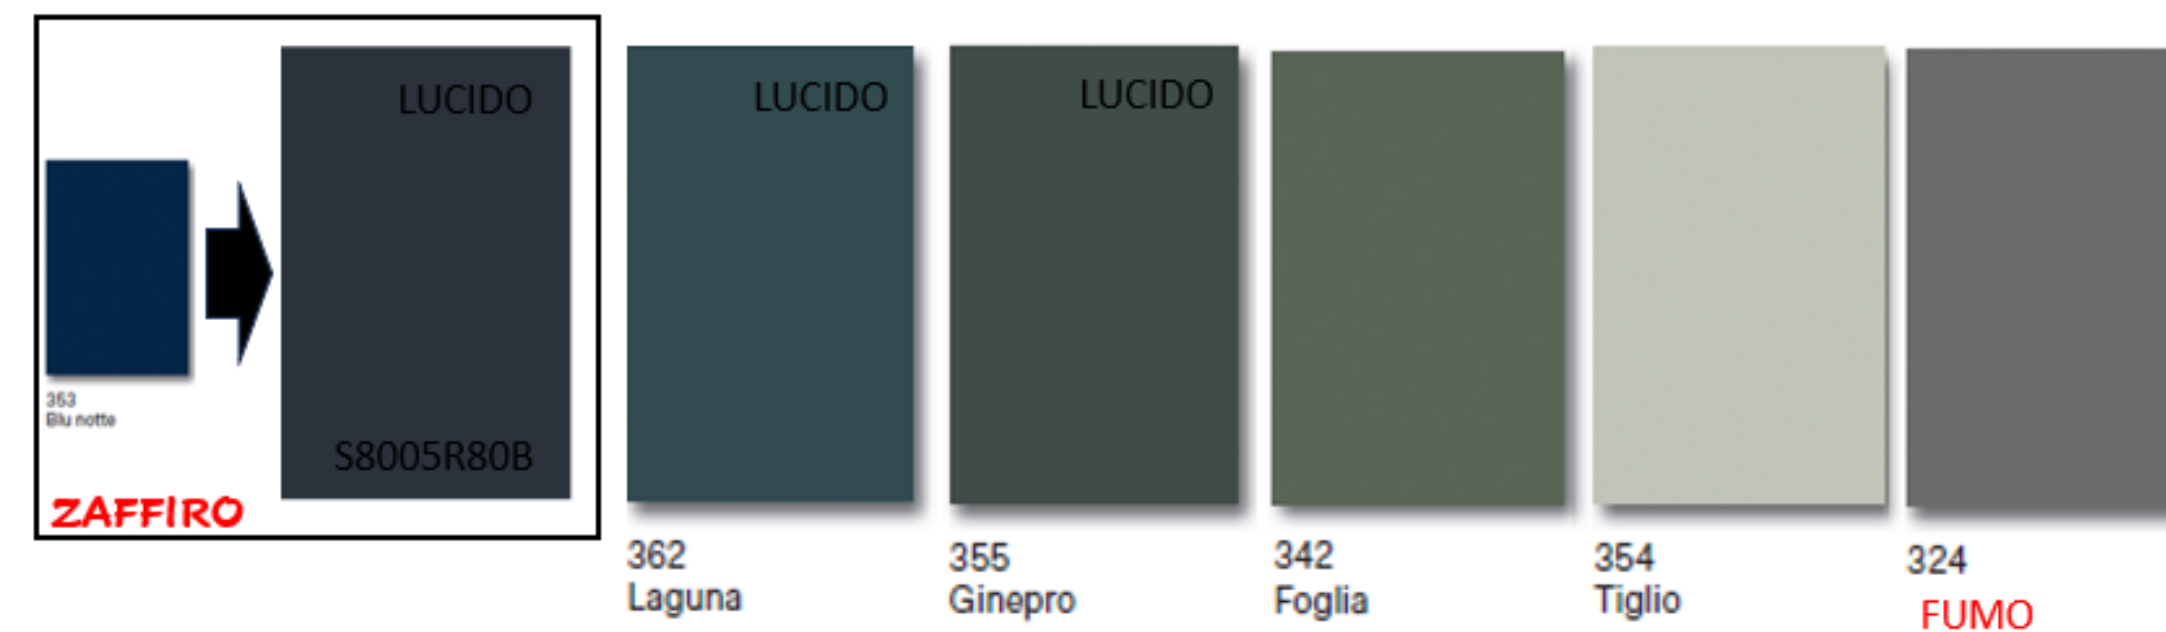

---

- 4 Pouf Loto  
Loto ottoman  
Design by Federica Biasi  
Afrodite 11  
(cat.03)