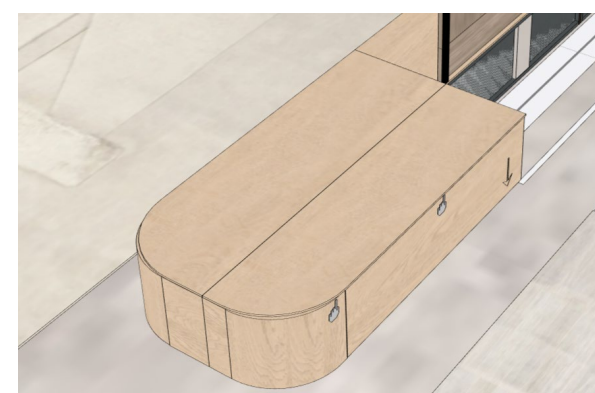

8 Boiserie **Habit**, boiserie **Habit** con pannello **Vibra**, contenitori in metallo **Rail**, basi **Box 18** con terminali curvi e contenitori **H258,1 cm** / *Habit wall panelling, Habit wall panelling with Vibra panel, Rail metal units, Box 18 units with curved ends and H258,1cm storage units*

light stone travertino,
lino, ombra, rovere chiaro,
argilla/clay creta