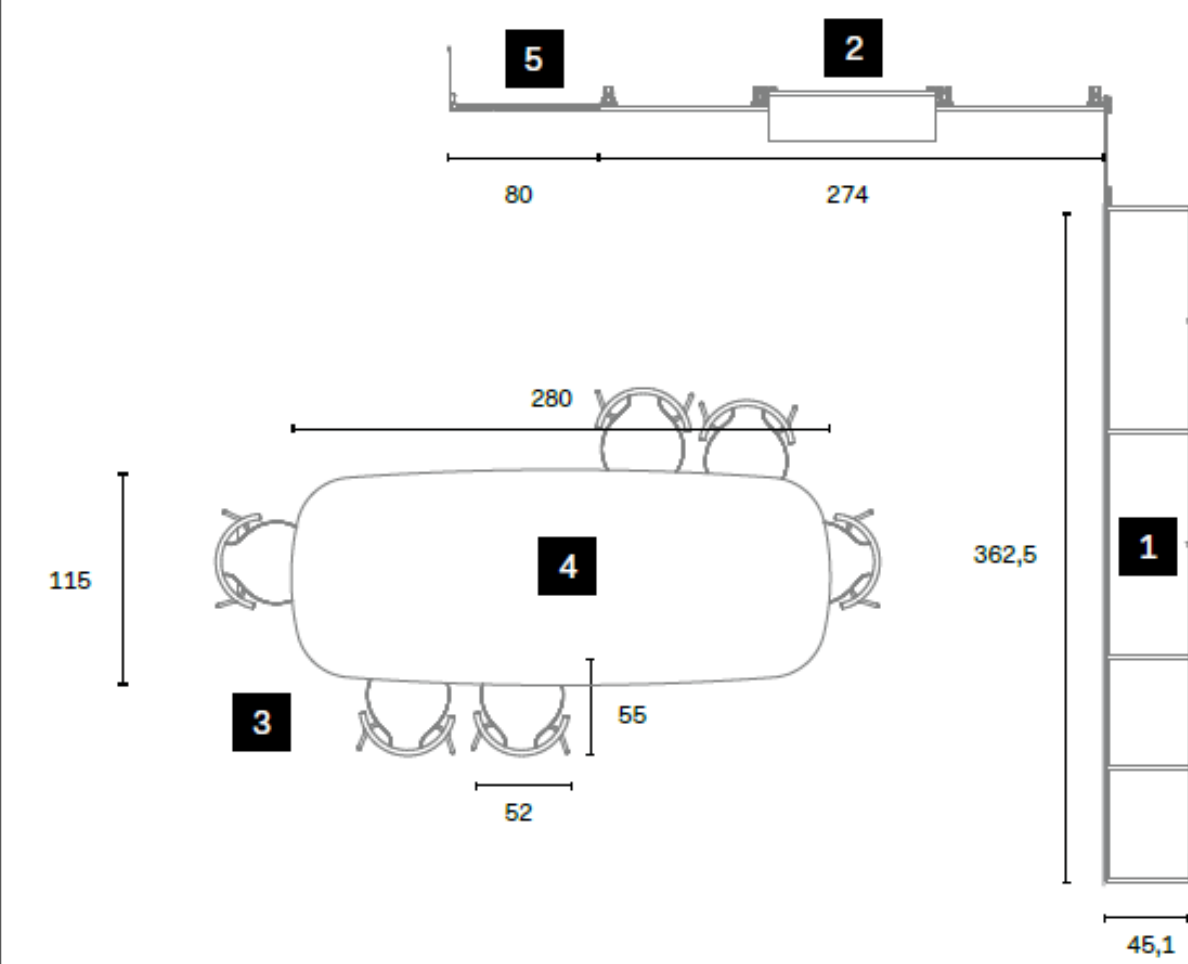

Home bar 06

LIMEN

Passaggio porta