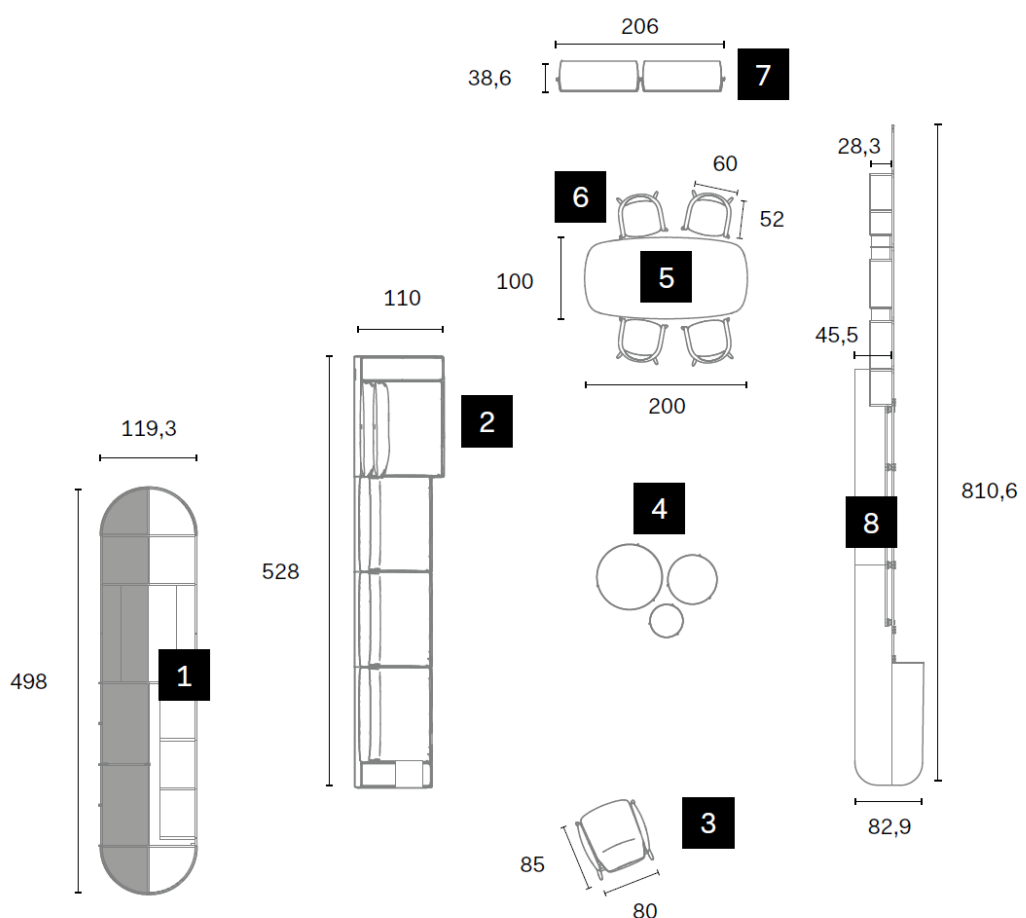

RAIL

8 Boiserie **Habit**, boiserie **Habit** con pannello **Vibra**, contenitori in metallo **Rail**, basi **Box 18** con terminali curvi e contenitori **H258,1 cm** / *Habit wall panelling, Habit wall panelling with Vibra panel, Rail metal units, Box 18 units with curved ends and H258,1cm storage units*

light stone travertino,
lino, ombra, rovere chiaro,
argilla/clay creta

CONTENITORE RAIL 64

CONTENITORE RAIL 80

CONTENITORE RAIL 96

SCHIENA SP.18:
Super-matt
Ecolegno
Impiallacciato
Essenza
Laccato opaco
Laccato ossidato

H. cm

128	64 + 64
160	96 + 64 / 80 + 80
192	96 + 96
224	96 + 64 + 64 / 80 + 64 + 80
256	96 + 64 + 96 / 80 + 96 + 80

Living 01