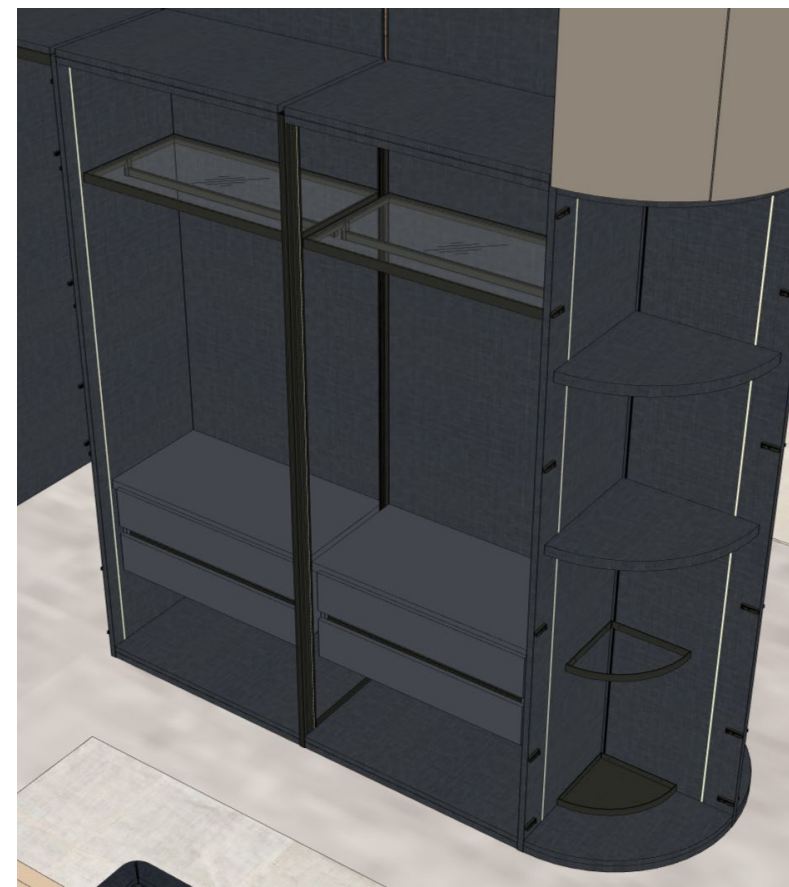

---

- 3 Sedia Agel lounge  
Agel lounge chair  
Design by e-ggs  
rovere carbone,  
Mya 40 (cat. 04)

Bedroom 04

380  
Zaffiro

379  
Grano

373  
Selce

Dining room 05